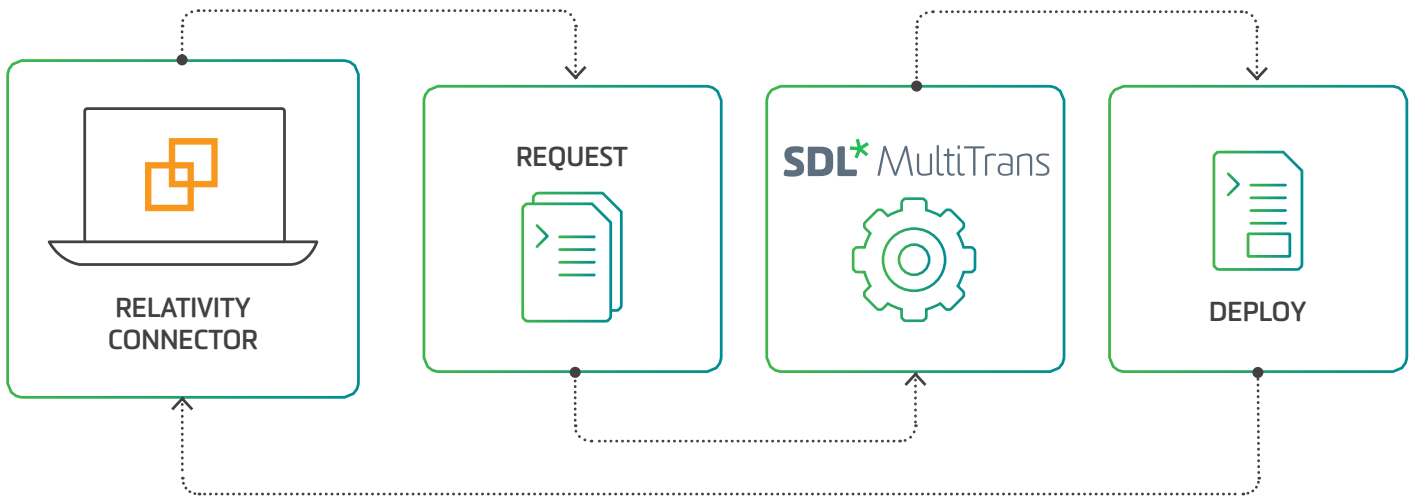

SDL MultiTrans Connectivity

Any Type of Content, Any Language, Any Culture

TRANSLATION

- Translation, editing and revision
- Back-translation
- Certified and sworn translation
- Client review
- Linguistic validation

CREATIVE SERVICES

- Transcreation
- Copywriting
- Desktop Publishing
- Design

INTERPRETING

- Consecutive Interpreting
- Simultaneous Interpreting
- Transcription
- Voice recognition

NEW MEDIA

- Digital media
- Subtitling and voiceovers
- eLearning
- Software localization, QA and testing

SDL*

SDL (LSE:SDL) is the global leader in content creation, translation and delivery. For over 25 years we've helped companies communicate with confidence and deliver transformative business results by enabling powerful experiences that engage customers across multiple touchpoints worldwide.

Are you in the know? Find out why the top global companies work with and trust sdl.com. Follow us on [Twitter](#), [LinkedIn](#) and [Facebook](#).

Copyright © 2018 SDL plc. All Rights Reserved. The SDL name and logo, and SDL product and service names are trademarks of SDL plc and/or its subsidiaries, some of which may be registered. Other company, product or service names are the property of their respective holders.